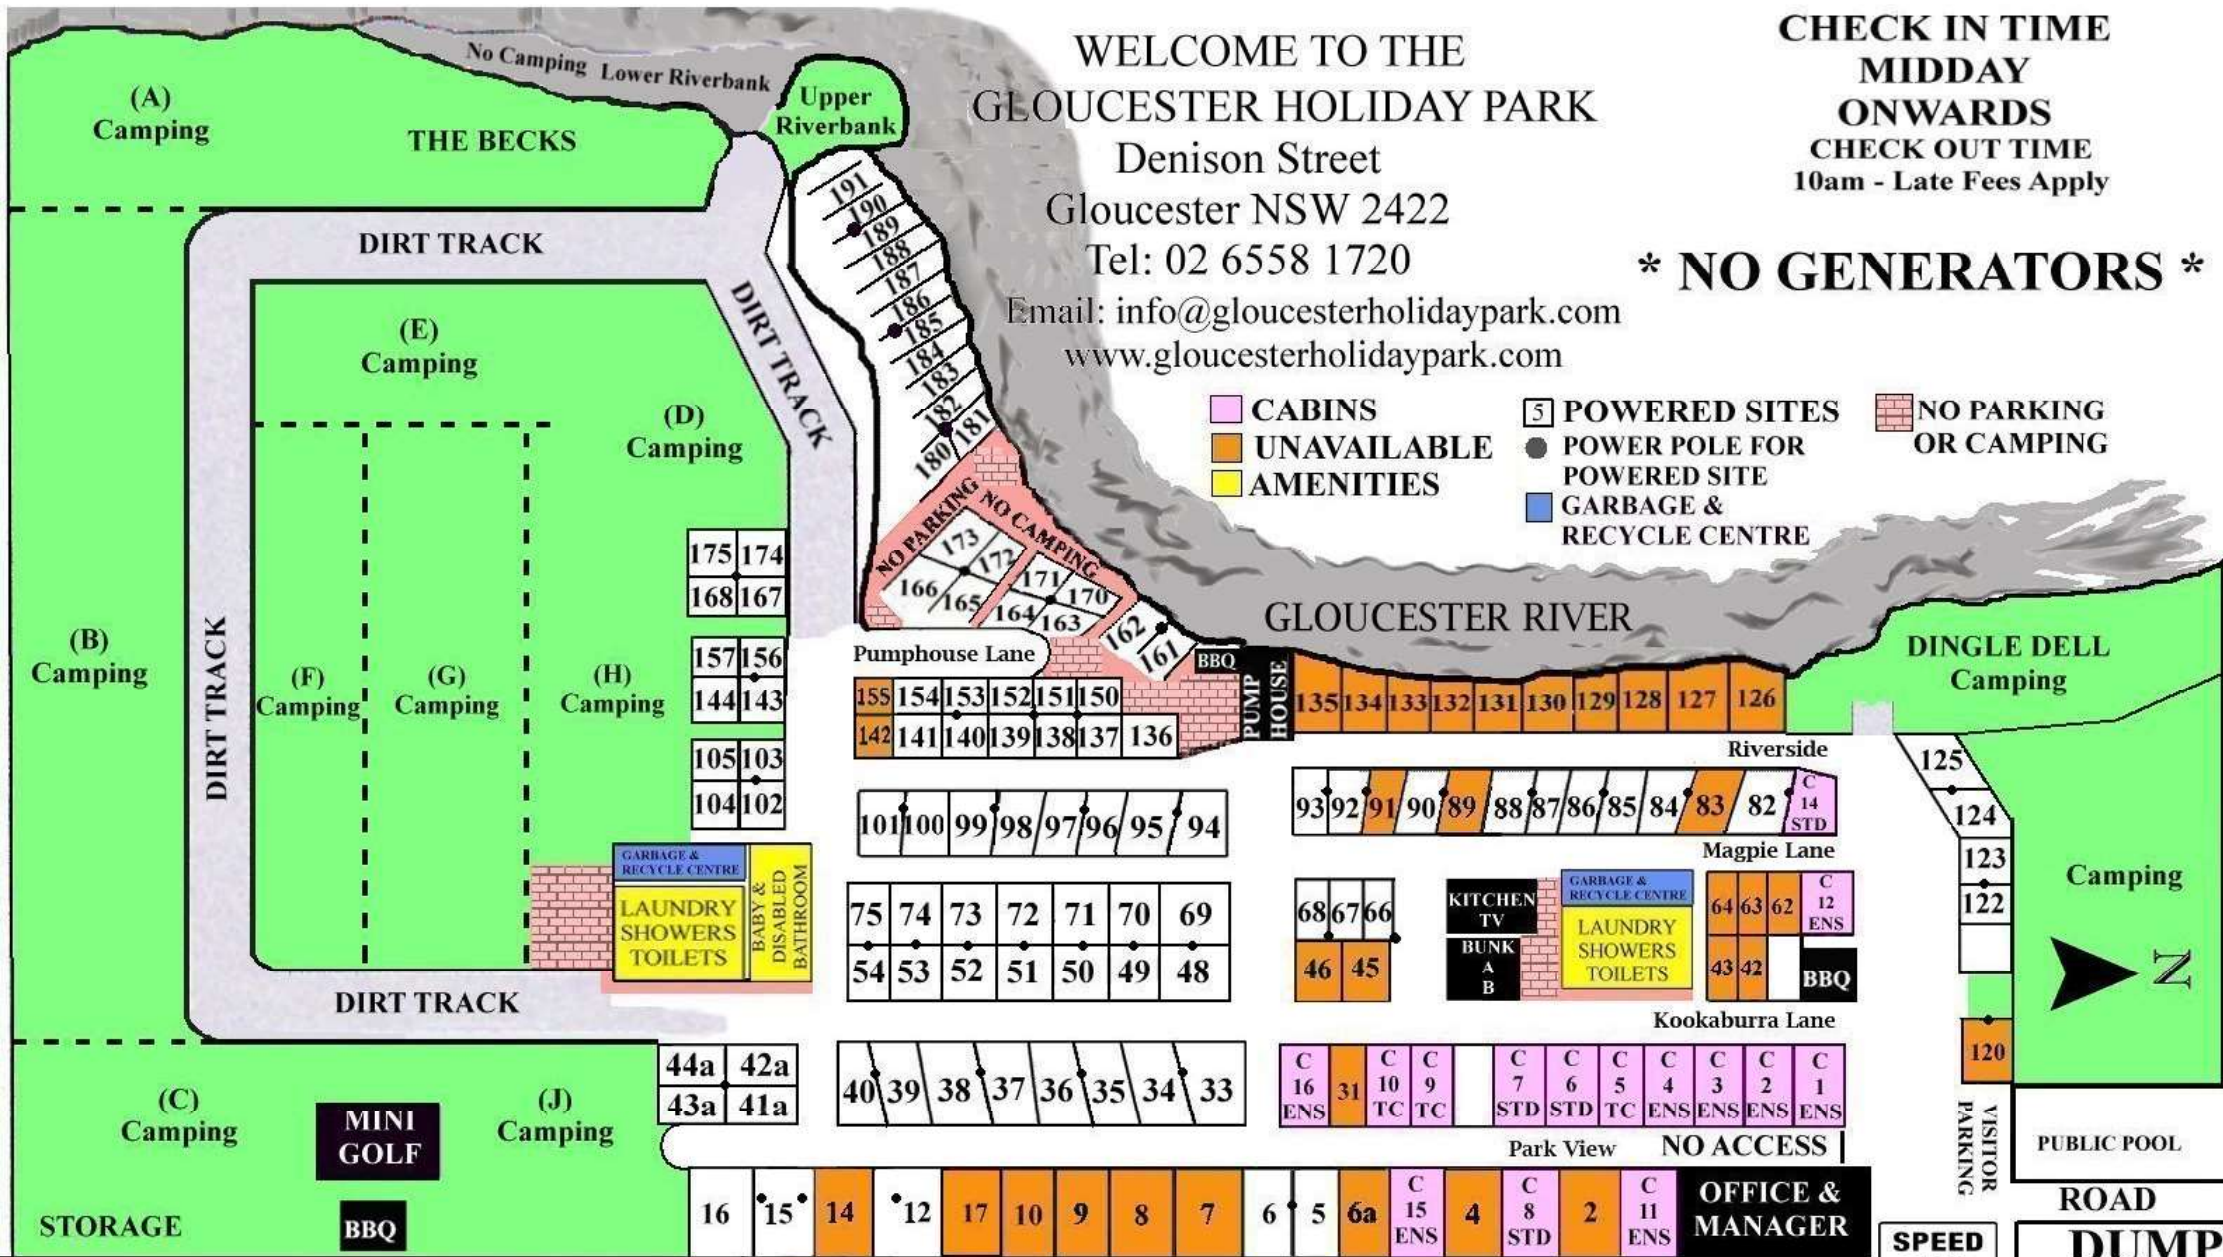

WELCOME TO THE GLOUCESTER HOLIDAY PARK

Denison Street
Gloucester NSW 2422
Tel: 02 6558 1720

Email: info@gloucesterholidaypark.com
www.gloucesterholidaypark.com

CHECK IN TIME
MIDDAY
ONWARDS
CHECK OUT TIME
10am - Late Fees Apply

*** NO GENERATORS ***

MAP IS NOT TO SCALE

Gloucester Holiday Park is situated on flood prone land

MAX TOTAL LENGTH ALL SINGLE & JOINED POWER CORDS: 15 Metres allowed by order of AS/NZS 3000:2000

This is to prevent possible electrocution and to ensure safety RCD devices work correctly

EVACUATION POINT